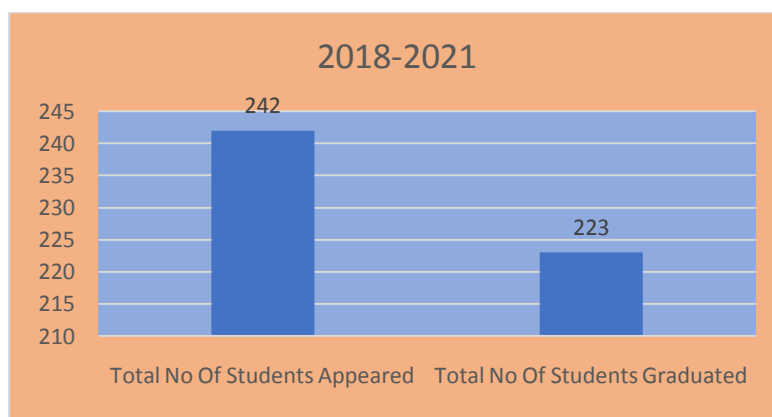

**JINDAL COLLEGE FOR WOMEN****(Attendance / Result Committee)****Overall Result Analysis****Batch 2018-2021**

Total No Of Students Appeared	242
Total No Of Students Graduates	223

Graduate Rate	92.6%
---------------	-------